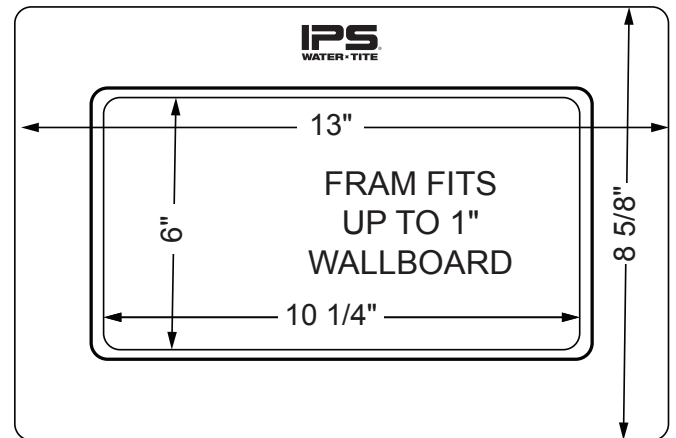

Wide Mouth WMOB, Left Hand Drain with Quarter Turn Valves

Specifications:

Furnish and install Wide Mouth Washing Machine Outlet Box with left hand drain option. Unit shall be Water-Tite product code checked below, as manufactured by IPS Corporation. Valves comply with ASME A112.18.1.

Certifications:

Box 
 Valves 

Product Code #	Model #	Product Description	Units/Case
87367	W8900LD	Wide Mouth WMOB w/Sweat Qtr. Turn Valves installed	10
87371	W8901LD	Wide Mouth WMOB w/CPVC Qtr. Turn Valves installed	10
87374	W8902LD	Wide Mouth WMOB w/Pex Qtr. Turn Valves installed	10
87380	W8911LD	Wide Mouth WMOB w/ Wirsbo™ Qtr. Turn Valves installed	10
Contractor Pack			
87373	W8901LDCP	Wide Mouth MWOB w/CPVC Qtr. Turn Valves installed	10