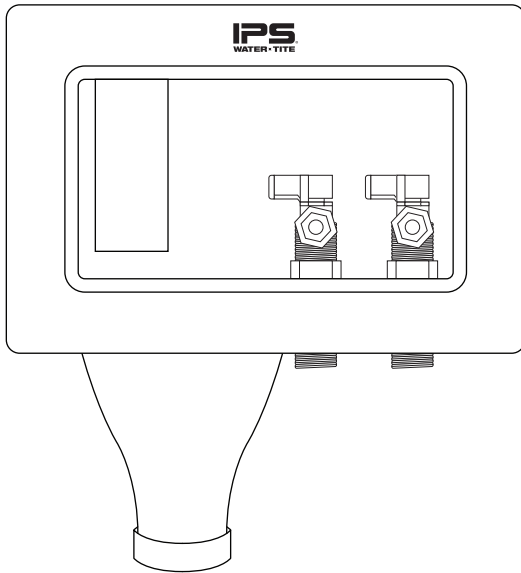

Wide Mouth WMOB, Left Hand Drain with Quarter Turn Valves

Specifications:

Furnish and install Wide Mouth Washing Machine Outlet Box with left hand drain option. Unit shall be Water-Tite product code checked below, as manufactured by IPS Corporation. Valves comply with ASME A112.18.1.

Certifications:

Box 
 Valves 

Product Code #	Model #	Product Description	Units/Case
87367	W8900LD	Wide Mouth WMOB w/Sweat Qtr. Turn Valves installed	10
87371	W8901LD	Wide Mouth WMOB w/CPVC Qtr. Turn Valves installed	10
87374	W8902LD	Wide Mouth WMOB w/Pex Qtr. Turn Valves installed	10
87380	W8911LD	Wide Mouth WMOB w/ Wirsbo™ Qtr. Turn Valves installed	10
Contractor Pack			
87373	W8901LDCP	Wide Mouth MWOB w/CPVC Qtr. Turn Valves installed	10