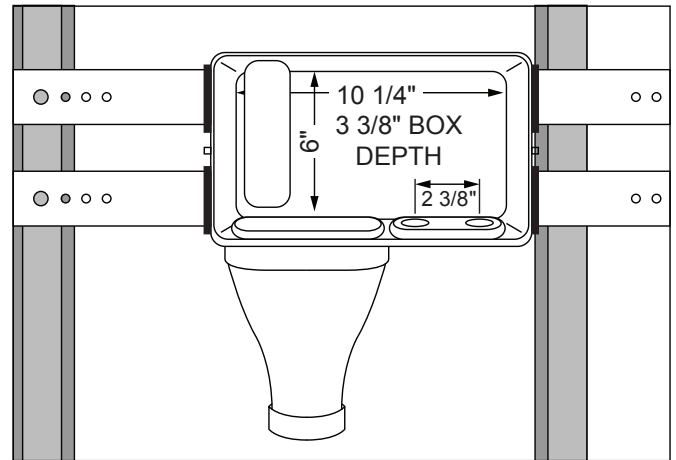

Wide Mouth WMOB, Left Hand Drain with Quarter Turn Valves

Specifications:

Furnish and install Wide Mouth Washing Machine Outlet Box with left hand drain option. Unit shall be Water-Tite product code checked below, as manufactured by IPS Corporation. Valves comply with ASME A112.18.1.

Certifications:

Box 
 Valves 

Product Code #	Model #	Product Description	Units/Case
87367	W8900LD	Wide Mouth WMOB w/Sweat Qtr. Turn Valves installed	10
87371	W8901LD	Wide Mouth WMOB w/CPVC Qtr. Turn Valves installed	10
87374	W8902LD	Wide Mouth WMOB w/Pex Qtr. Turn Valves installed	10
87380	W8911LD	Wide Mouth WMOB w/ Wirsbo™ Qtr. Turn Valves installed	10
Contractor Pack			
87373	W8901LDCP	Wide Mouth MWOB w/CPVC Qtr. Turn Valves installed	10