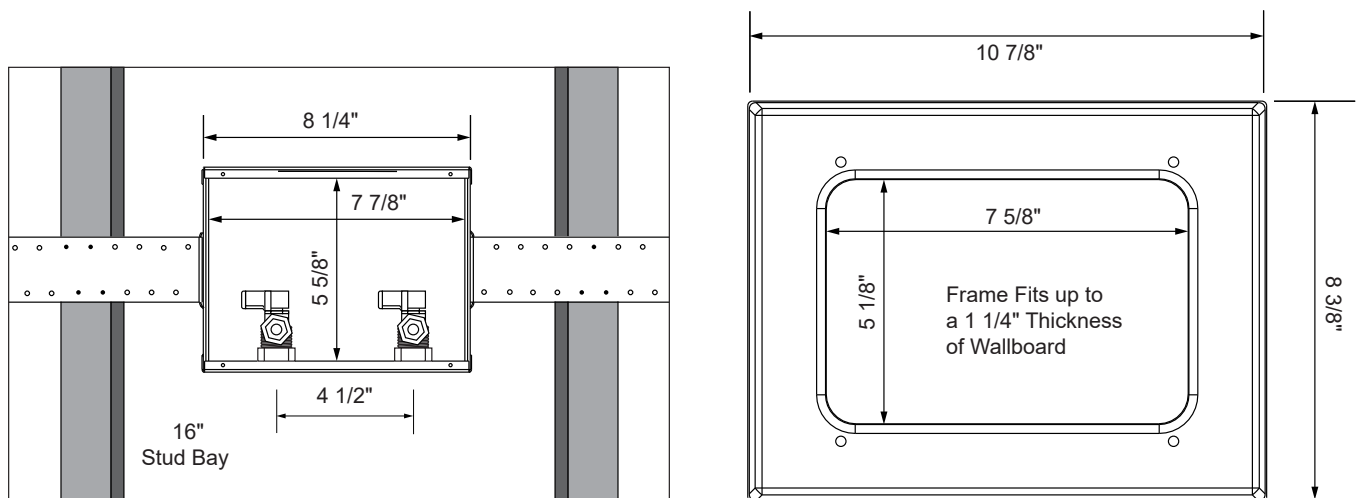

Center Drain White White Powder Coated Metal WMOB with Quarter Turn Valves

Specifications:

Furnish and install center drain white powder coated metal washing machine outlet box. Unit shall be Guy Gray product code as manufactured by IPS Corporation.

Box Material:

White Powder Coat on Cold Rolled Steel
20 gauge box with 20 gauge faceplate

Valve & Drain Option:

Qtr. Turn Valve with 1/2" Sweat/MIP, PEX, Wirsbo, or CPVC connection. 2" slipnut drain kit included. Valves comply with ASME A112.18.1.