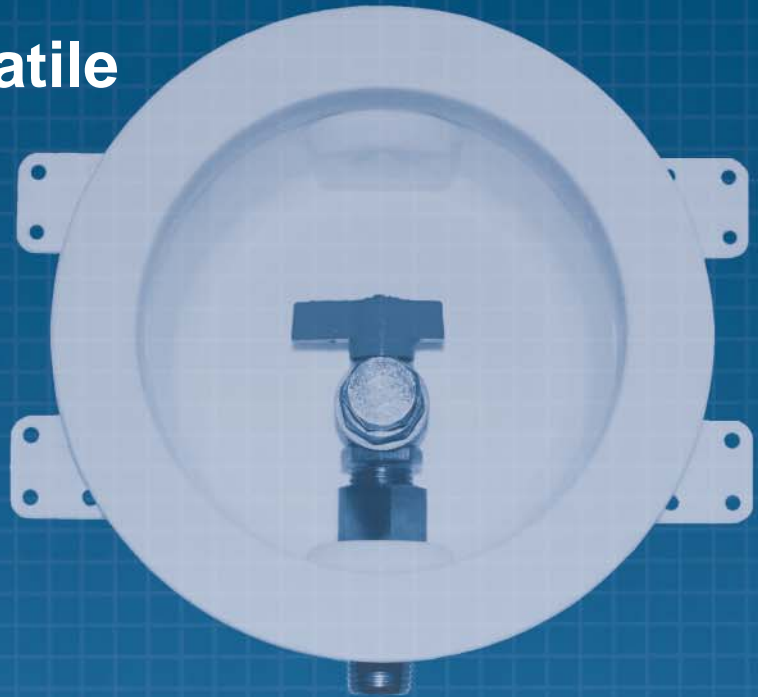

# Gas Outlet Boxes

Space Saving, Versatile  
and Strong

Metal Gas Outlet Box

Fire Rated Gas Outlet Box

Guy Gray and Water Tite's Gas Outlet Boxes feature a 1/4-turn ball valve for easy, secure and accessible operation. Combined with superior strength, these boxes reduce installation time and increase dependability. Recessed wall mounting eliminates floor connections so that appliances are closer to the wall, increasing the amount of livable space.

Ideal for residential, commercial and industrial direct connect applications, these Gas Outlet Boxes are available for 1/2" or 3/4" iron-pipe applications and 1/2" CSST applications in both standard and fire-rated products.

Each recessed box is made of high-impact resin or metal providing the strongest finished installation for all gas appliance needs. The valve is CSA certified.

**IPS**  
CORPORATION

500 Distribution Parkway, Collierville, TN 38017