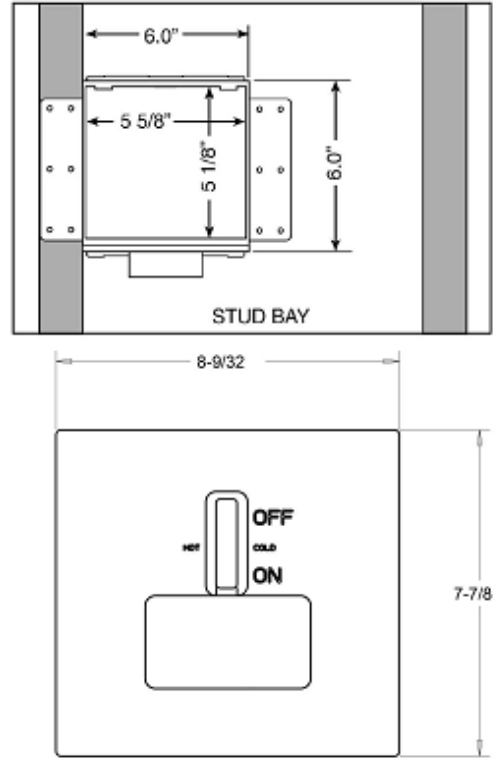

Dual Lever Washing Machine Outlet Box

**SPECIFICATIONS**

Furnish and install the Guy Gray Dual Control Single Lever washing machine outlet box. Unit shall be Guy Gray product code checked below. Valve shall be Guy Gray Dual Control Single Lever Valve with Sweat Connection.

Product Code #	Product Description	Model Number	Units/Case
82472	Dual Handle Single Lever Valve Box, Installed, 1/2" Sweat Conx.	DLWB1	5