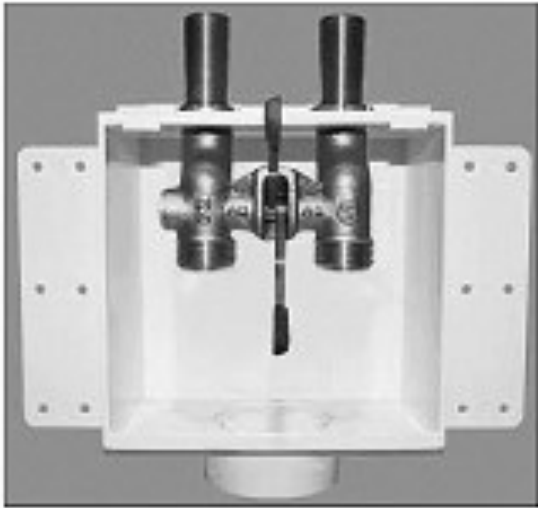

Dual Lever Washing Machine Outlet Box

**SPECIFICATIONS**

Furnish and install the Guy Gray Dual Control Single Lever washing machine outlet box. Unit shall be Guy Gray product code checked below. Valve shall be Guy Gray Dual Control Single Lever Valve with Sweat Connection.

Product Code #	Product Description	Model Number	Units/Case
82472	Dual Handle Single Lever Valve Box, Installed, 1/2" Sweat Conx.	DLWB1	5