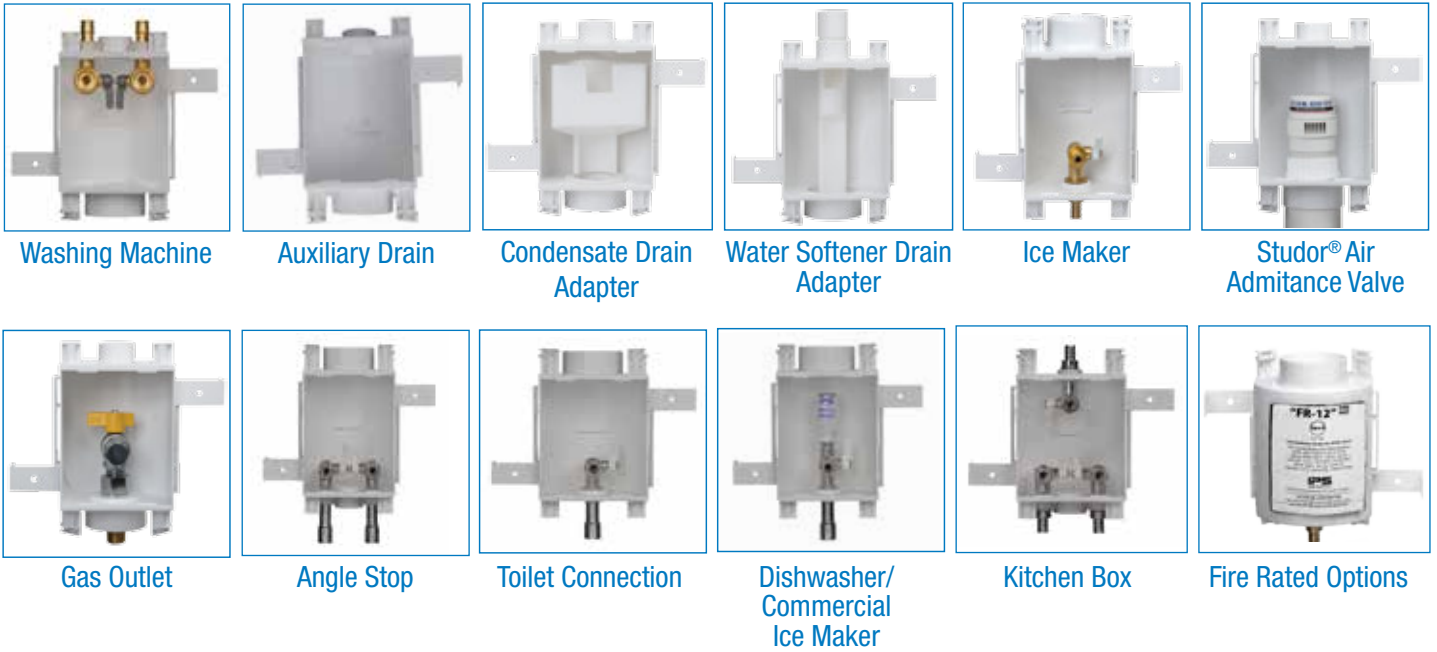

Applications