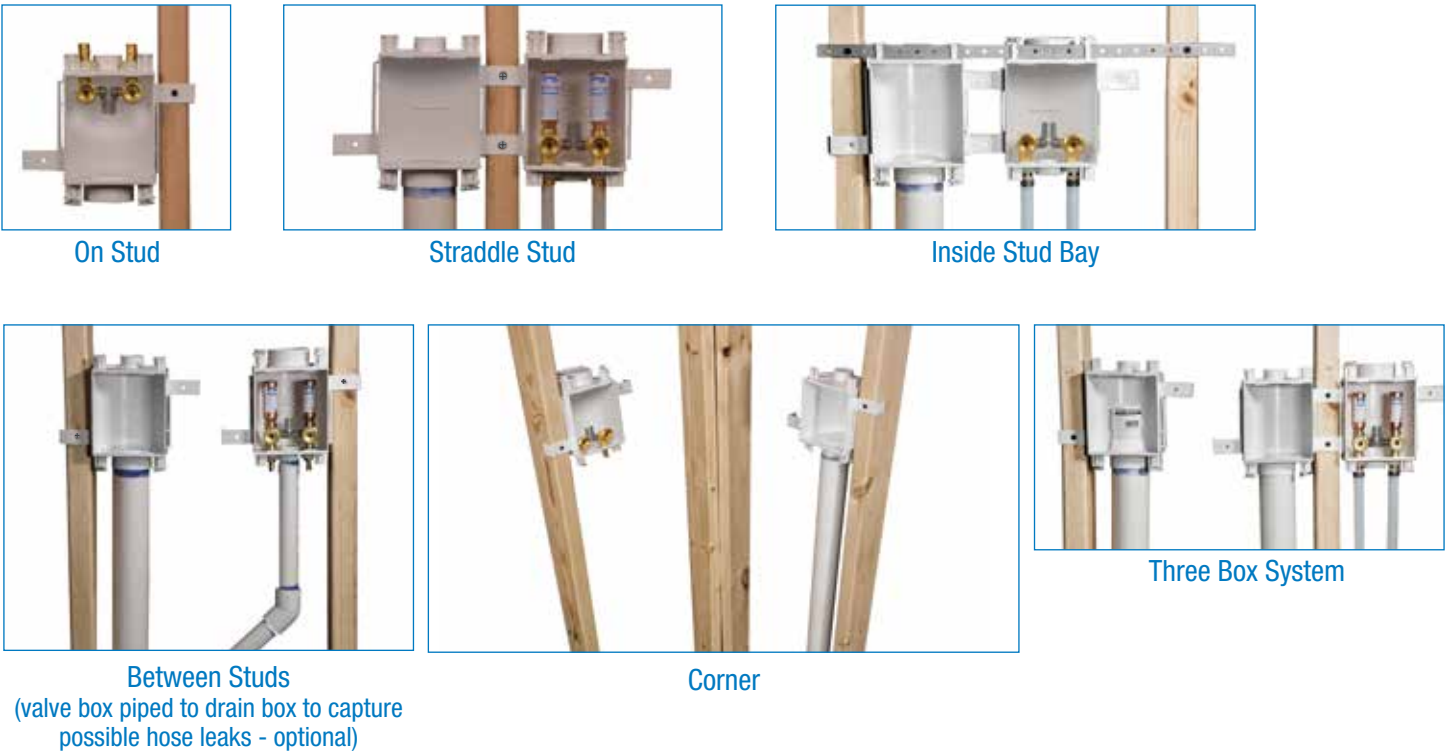

MultiBox System

QUALITY INNOVATION PERFORMANCE

The Plumbing Professional can depend on the industry's widest offering of Outlet Boxes from Water-Tite to meet all their installation needs. Water-Tite brought you the first recessed, plastic Washing Machine Outlet Box, and now we're bringing you the most versatile and strongest box ever. The MultiBox™ can be installed in virtually any application to recess a plumbing connection.

The Water-Tite brand has a 45 year legacy of innovation with efficiency of the plumber foremost in mind. Save time and money with products like the MultiBox, DU-ALL™ Washing Machine Outlet Box, 3N1® Roof Flashing, and Single Shot® clamp. Water-Tite is dedicated to continuing this tradition of innovation by bringing smart products to today's professional plumber.

Water-Tite's MultiBox™ System can be installed in multiple configurations, with numerous valve options, for the most stringent design specifications. As a single-box washing machine outlet box system, with top mount valves, to a three-box washing machine system including a Studor® Air Admittance Valve, **the MultiBox is the most versatile and robust choice of contractors.** The MultiBox™ Washing Machine Outlet Box can conveniently house both valves and a drain in the same box. Plus, for a system with separate valve and drain boxes, the MultiBox™ valve box can be piped to the DWV system to capture any hose leaks, maintaining an original purpose for recessed outlet boxes.

Applications

Installation Configurations

Features

Integrated Mounting Options:

Integrated Mounting Flanges

Mounting flanges - no clips to lose or hassle with

Stabilizer Bar Slots

Top & bottom stabilizer bar slots