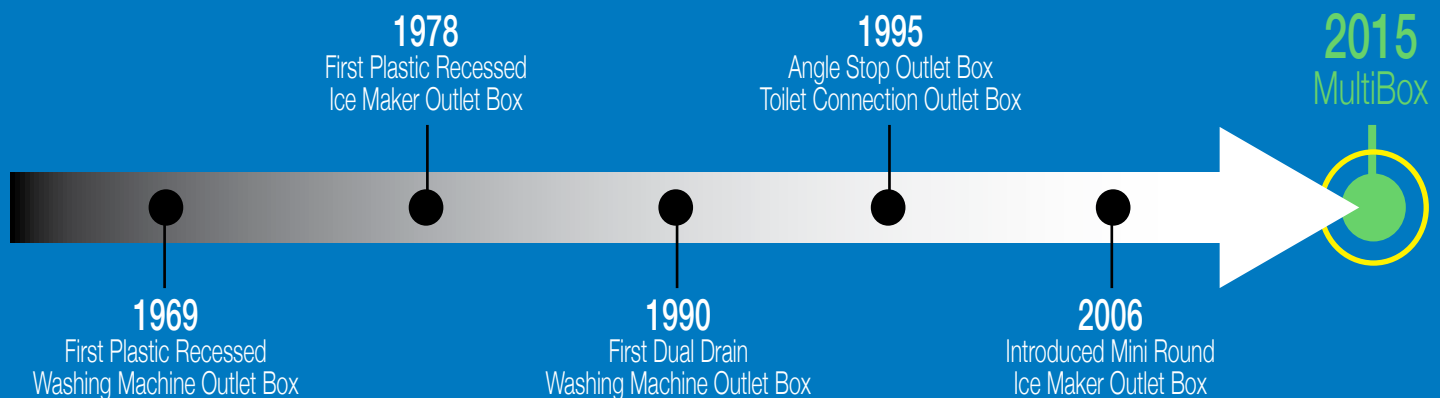

MultiBox System

QUALITY INNOVATION PERFORMANCE

The Plumbing Professional can depend on the industry's widest offering of Outlet Boxes from Water-Tite to meet all their installation needs. Water-Tite brought you the first recessed, plastic Washing Machine Outlet Box, and now we're bringing you the most versatile and strongest box ever. The MultiBox™ can be installed in virtually any application to recess a plumbing connection.

Beginning in 1969, Water-Tite standardized laundry connections... then in 1978, Water-Tite revolutionized Ice Maker connections. Water-Tite's culture of innovation has continued to bring the professional plumber outlet boxes that help them do a better job, faster.