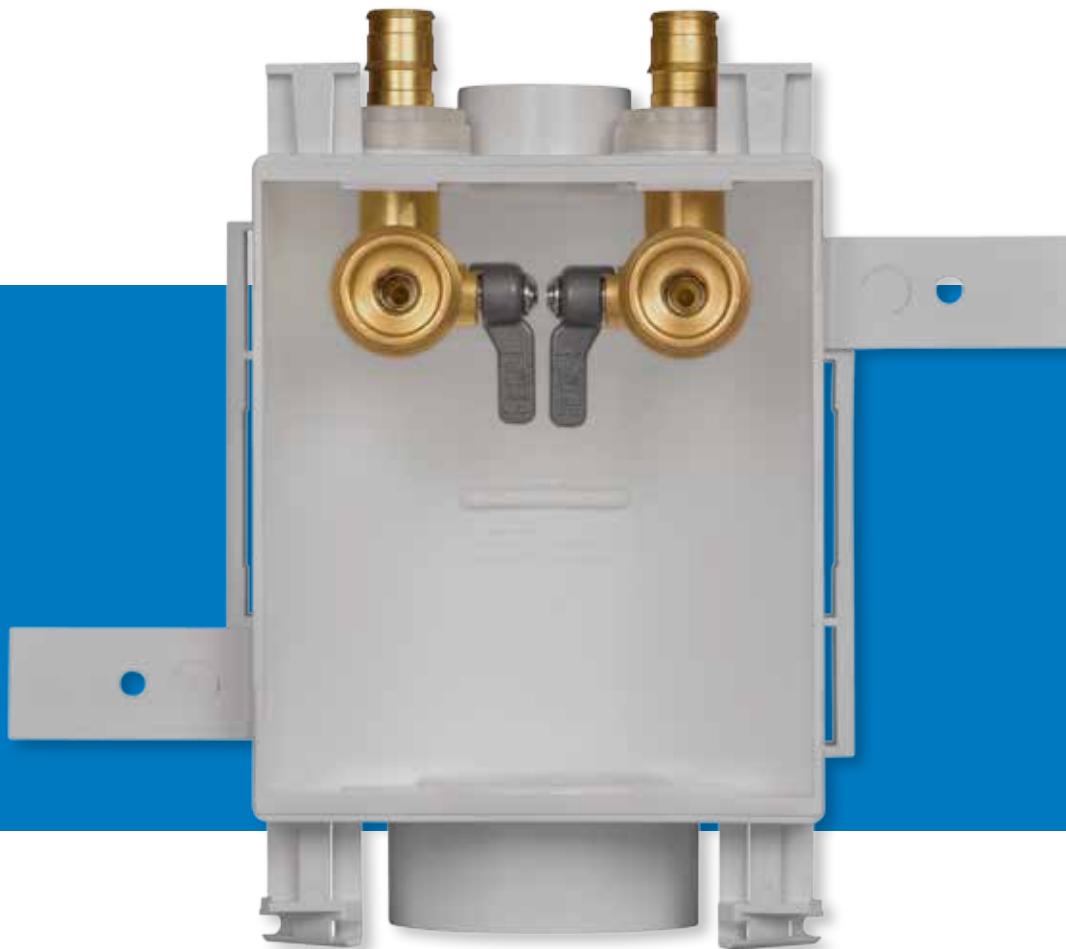

MultiBox System

QUALITY INNOVATION PERFORMANCE

The Plumbing Professional can depend on the industry's widest offering of Outlet Boxes from Water-Tite to meet all their installation needs. Water-Tite brought you the first recessed, plastic Washing Machine Outlet Box, and now we're bringing you the most versatile and strongest box ever. The MultiBox™ can be installed in virtually any application to recess a plumbing connection.

Beginning in 1969, Water-Tite standardized laundry connections... then in 1978, Water-Tite revolutionized Ice Maker connections. Water-Tite's culture of innovation has continued to bring the professional plumber outlet boxes that help them do a better job, faster.

Water-Tite's MultiBox™ System can be installed in multiple configurations, with numerous valve options, for the most stringent design specifications. As a single-box washing machine outlet box system, with top mount valves, to a three-box washing machine system including a Studor® Air Admittance Valve, **the MultiBox is the most versatile and robust choice of contractors.** The MultiBox™ Washing Machine Outlet Box can conveniently house both valves and a drain in the same box. Plus, for a system with separate valve and drain boxes, the MultiBox™ valve box can be piped to the DWV system to capture any hose leaks, maintaining an original purpose for recessed outlet boxes.