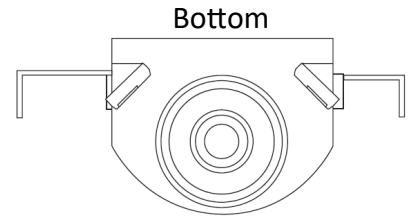

**MultiBox™, Box Only**

**Specification:**

Furnish and install MultiBox Outlet Box, valves not included. Unit shall be Water-Tite product code checked below, as manufactured by IPS Corporation.

**Box/Frame Material:**

PVC

**Available Accessories:**

- 3 Universal Faceplates: Open, Solid and Louvered
- Water Softener Drain
- Condensate Drain
- Stabilizer Bar

**Certifications:**

Box

✓	Product Code #	Model #	Product Description	Units/Case
	82938	MBS1200DB1	MultiBox Only, Open Faceplate	10
	82948	MBS1200DB2	MultiBox Only, Solid Faceplate	10
	82949	MBS1200DB3	MultiBox Only, Louvered Faceplate	10
<b>Contractor Pack</b>				
	82952	MBS1200DB1CP	MultiBox Only, Open Faceplate, CP	10
<b>Faceplates Only</b>				
	82945	MBF1200	MultiBox Faceplate Open	10
	82946	MBF1211	MultiBox Faceplate Solid	10
	82947	MBF1222	MultiBox Faceplate Louvered	10
	83182	MBF1200K	MultiBox Faceplate Kit (one of each faceplate style)	4