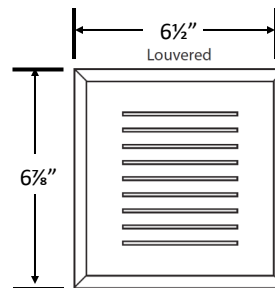

PVC

**Available Accessories:**

- 3 Universal Faceplates: Open, Solid and Louvered
- Water Softener Drain
- Condensate Drain
- Stabilizer Bar

**Certifications:**

Box

✓	Product Code #	Model #	Product Description	Units/Case
	82938	MBS1200DB1	MultiBox Only, Open Faceplate	10
	82948	MBS1200DB2	MultiBox Only, Solid Faceplate	10
	82949	MBS1200DB3	MultiBox Only, Louvered Faceplate	10
<b>Contractor Pack</b>				
	82952	MBS1200DB1CP	MultiBox Only, Open Faceplate, CP	10
<b>Faceplates Only</b>				
	82945	MBF1200	MultiBox Faceplate Open	10
	82946	MBF1211	MultiBox Faceplate Solid	10
	82947	MBF1222	MultiBox Faceplate Louvered	10
	83182	MBF1200K	MultiBox Faceplate Kit (one of each faceplate style)	4