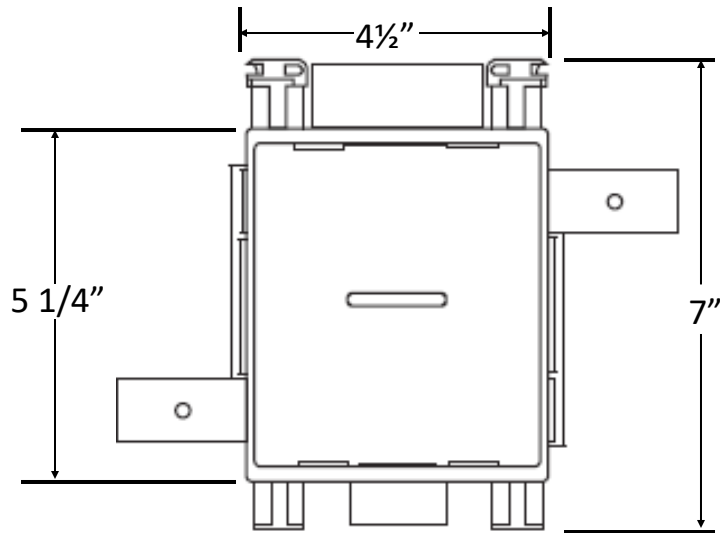

**MultiBox™, Box Only**

**Specification:**

Furnish and install MultiBox Outlet Box, valves not included. Unit shall be Water-Tite product code checked below, as manufactured by IPS Corporation.

**Box/Frame Material:**

PVC

**Available Accessories:**

- 3 Universal Faceplates: Open, Solid and Louvered
- Water Softener Drain
- Condensate Drain
- Stabilizer Bar

**Certifications:**

Box

✓	Product Code #	Model #	Product Description	Units/Case
	82938	MBS1200DB1	MultiBox Only, Open Faceplate	10
	82948	MBS1200DB2	MultiBox Only, Solid Faceplate	10
	82949	MBS1200DB3	MultiBox Only, Louvered Faceplate	10
<b>Contractor Pack</b>				
	82952	MBS1200DB1CP	MultiBox Only, Open Faceplate, CP	10
<b>Faceplates Only</b>				
	82945	MBF1200	MultiBox Faceplate Open	10
	82946	MBF1211	MultiBox Faceplate Solid	10
	82947	MBF1222	MultiBox Faceplate Louvered	10
	83182	MBF1200K	MultiBox Faceplate Kit (one of each faceplate style)	4