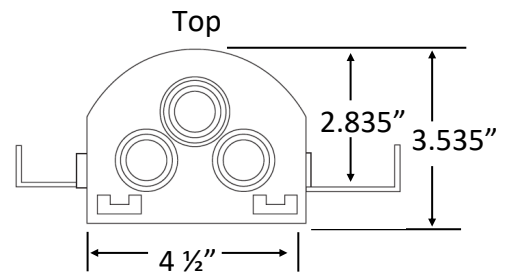

**MultiBox™, Box Only**

**Specification:**

Furnish and install MultiBox Outlet Box, valves not included. Unit shall be Water-Tite product code checked below, as manufactured by IPS Corporation.

**Box/Frame Material:**

PVC

**Available Accessories:**

- 3 Universal Faceplates: Open, Solid and Louvered
- Water Softener Drain
- Condensate Drain
- Stabilizer Bar

**Certifications:**

Box

✓	Product Code #	Model #	Product Description	Units/Case
	82938	MBS1200DB1	MultiBox Only, Open Faceplate	10
	82948	MBS1200DB2	MultiBox Only, Solid Faceplate	10
	82949	MBS1200DB3	MultiBox Only, Louvered Faceplate	10
<b>Contractor Pack</b>				
	82952	MBS1200DB1CP	MultiBox Only, Open Faceplate, CP	10
<b>Faceplates Only</b>				
	82945	MBF1200	MultiBox Faceplate Open	10
	82946	MBF1211	MultiBox Faceplate Solid	10
	82947	MBF1222	MultiBox Faceplate Louvered	10
	83182	MBF1200K	MultiBox Faceplate Kit (one of each faceplate style)	4