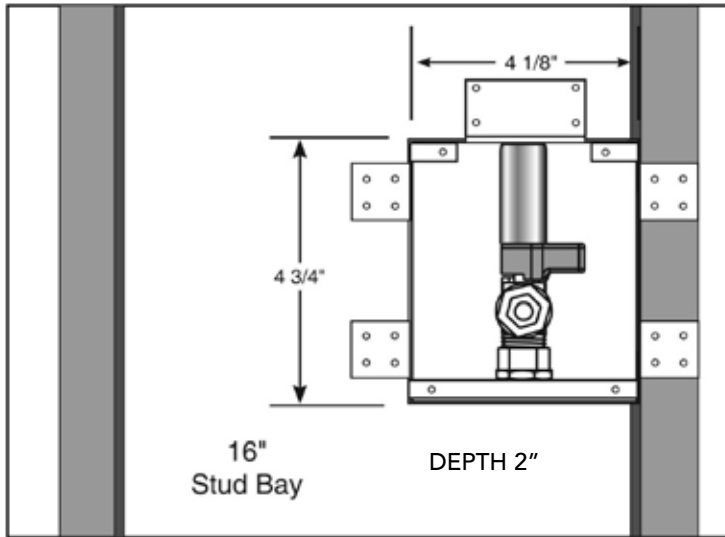

## METAL DISH WASHER OUTLET BOX

**Specifications:**

Furnish and install dishwasher outlet box. Unit shall have a lead free quarter-turn ball valve. Unit shall be Guy Gray product code checked below as manufactured by IPS Corporation.

**Box Material:**

White Powder Coat on Cold Rolled Steel Finish & UL Listed Intumescent Pad

**Valve & Drain Options:**

Lead free Qtr. Turn Arrester Valve kit with 1/2" MIP/Sweat, CPVC or Pex connection. Kit includes valves, locknuts and o-rings.

Item #	Product Description	Model #	Quantity
87939	3/8" Outlet, Lead Free Qtr Turn Arrester Valve, 1/2" Sweat Connection	MDWB1AB	5
87940	3/8" Outlet, Lead Free Qtr Turn Arrester Valve, 1/2" CPVC Connection	MDWB2AB	5
87941	3/8" Outlet, Lead Free Qtr Turn Arrester Valve, 1/2" Pex Connection	MDWB3AB	5