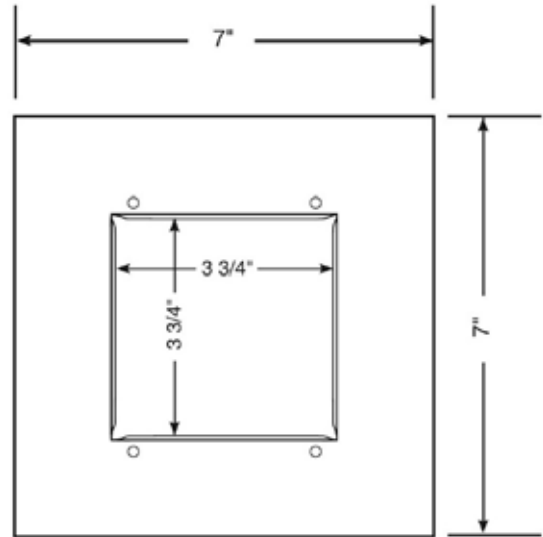

SPECIFICATION SUBMITTAL SHEET

METAL DISH WASHER OUTLET BOX

Specifications:

Furnish and install dishwasher outlet box. Unit shall have a lead free quarter-turn ball valve. Unit shall be Guy Gray product code checked below as manufactured by IPS Corporation.

Box Material:

White Powder Coat on Cold Rolled Steel Finish & UL Listed Intumescent Pad

Valve & Drain Options:

Lead free Qtr. Turn Arrester Valve kit with 1/2" MIP/Sweat, CPVC or Pex connection. Kit includes valves, locknuts and o-rings.

Item #	Product Description	Model #	Quantity
87939	3/8" Outlet, Lead Free Qtr Turn Arrester Valve, 1/2" Sweat Connection	MDWB1AB	5
87940	3/8" Outlet, Lead Free Qtr Turn Arrester Valve, 1/2" CPVC Connection	MDWB2AB	5
87941	3/8" Outlet, Lead Free Qtr Turn Arrester Valve, 1/2" Pex Connection	MDWB3AB	5