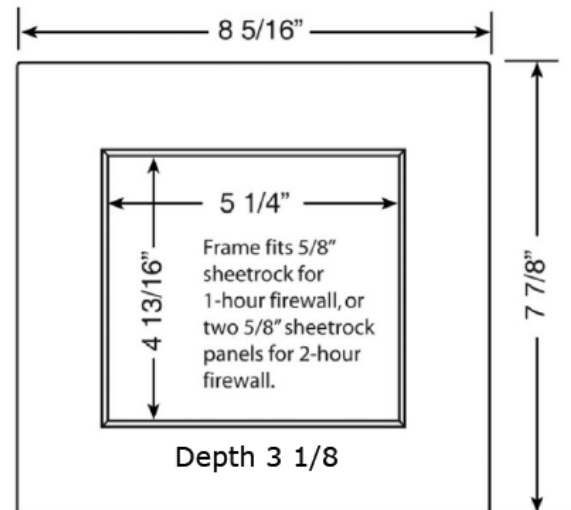

DRAIN & VALVE OPTIONS

Single Lever Valve with 1/2" MIP/Sweat or PEX connection. Valves comply with ASME A112.18.1. Hammer arresters comply with ASSE 1010.