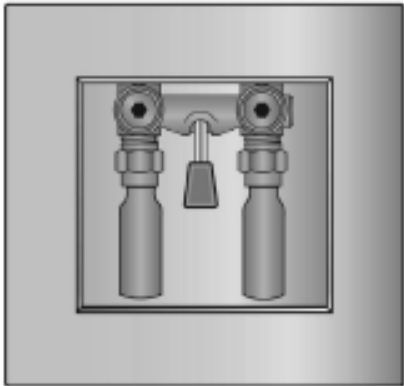

**“FR-12” WMOB
with Single Lever Valve with Hammer Arresters**

SPECIFICATION

Furnish and install fire rated recessed washing machine outlet box. Unit shall have a single lever valve with integral hammer arresters. Unit shall be Guy Gray product code checked below as manufactured by IPS Corporation.

BOX MATERIAL

PVC Resin & Intumescent Pad attached

DRAIN & VALVE OPTIONS

Single Lever Valve with 1/2" MIP/Sweat or PEX connection. Valves comply with ASME A112.18.1. Hammer arresters comply with ASSE 1010.

Product Code #	Product Description	Model Number	Units/ Case
82379	Single Lever Arrester Valve, 1/2" Swt Conx.	FR12SSHA	5
82380	Single Lever Arrester Valve, 1/2" Swt Conx., Cont. Pack	FR12SSHACP	10
82381	Single Lever Arrester Valve, 1/2" PEX Conx.	FR12PSHA	5
82382	Single Lever Arrester Valve, 1/2" PEX Conx., Cont. Pack	FR12PSHACP	10
82391	Single Lever Arrester Valve, Wirsbo	FR12WSHA	5