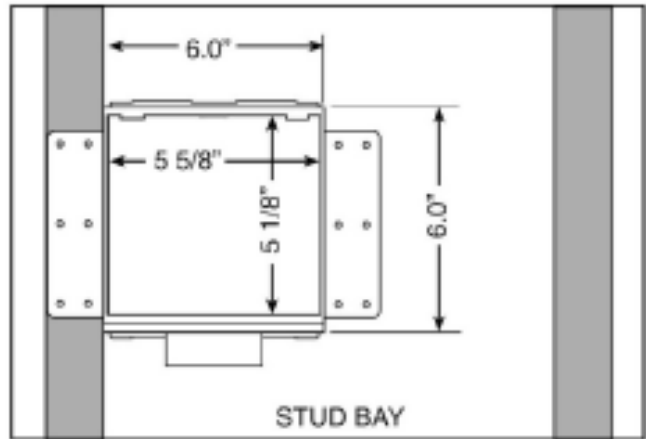

**“FR-12” WMOB
with Single Lever Valve with Hammer Arresters**

SPECIFICATION

Furnish and install fire rated recessed washing machine outlet box. Unit shall have a single lever valve with integral hammer arresters. Unit shall be Guy Gray product code checked below as manufactured by IPS Corporation.

BOX MATERIAL

PVC Resin & Intumescent Pad attached

DRAIN & VALVE OPTIONS

Single Lever Valve with 1/2" MIP/Sweat or PEX connection. Valves comply with ASME A112.18.1. Hammer arresters comply with ASSE 1010.