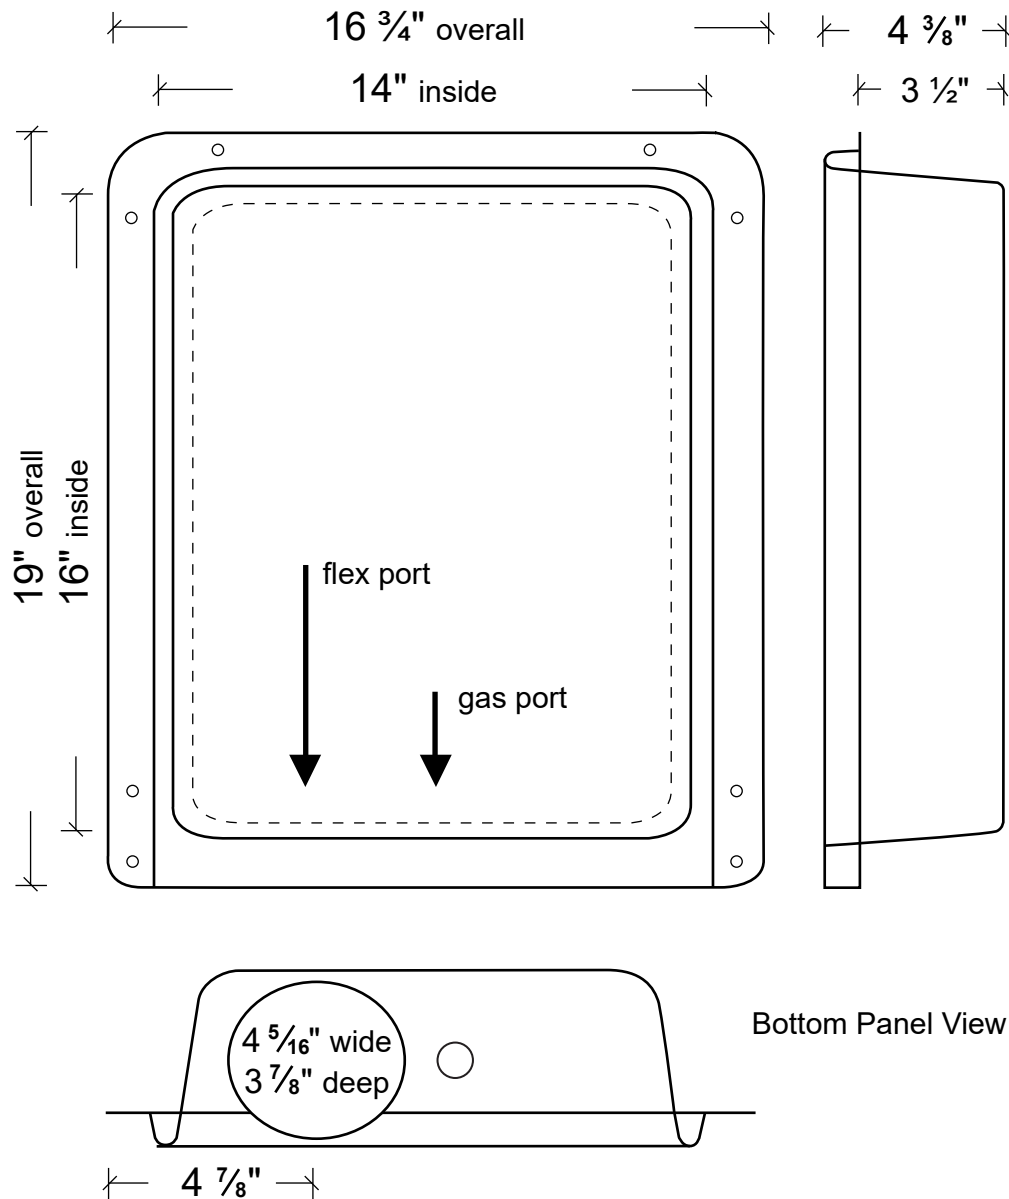

# Product Specification Sheet

## Model DB3D

SKU 82428

Bottom Panel View

- 22 gauge aluminized steel weighing 4.12 pounds each
- Lower port measures  $4 \frac{1}{8}$ " with very slight oval shape
- Distance from nailing flange to rear of box is  $3 \frac{1}{2}$ "
- Overall measurements: 19" h x  $16 \frac{3}{4}$ " w x  $4 \frac{3}{8}$ " deep
- Inside measures 14" wide x 16" tall
- Six units per carton, 36 cartons per pallet, ships as a class 70